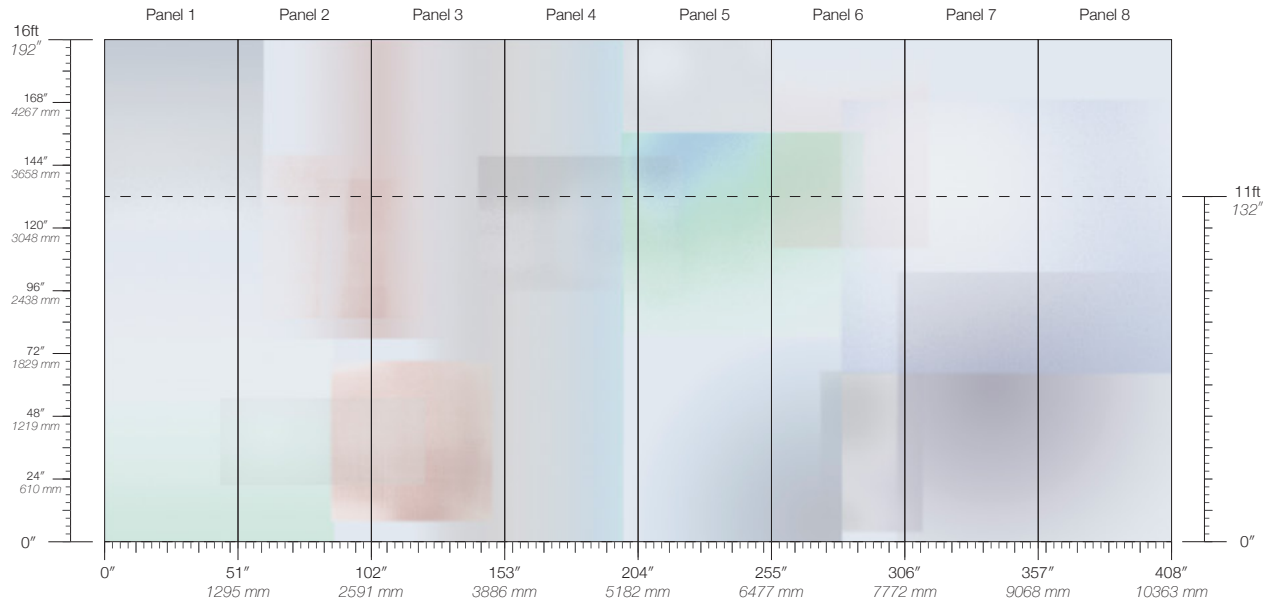

Glow Bend

Suitable for residential and commercial projects

COLOR

Bend

ITEM

4901

CONTENT

Type II PVC-Free

PANEL WIDTH

51" / 1295 mm trimmed

PANEL HEIGHT

132" / 3353 mm standard
192" / 4877 mm extended

REPEAT

Non-repeating

STOCK

Made to order

LEAD TIME

4 weeks to print

MINIMUM

1 panel

PRICE

Available upon request

ORIGIN

USA

DETAILS

Custom options available

MAINTENANCE

Water-based cleanser

ENVIRONMENTAL

Recycled Content
Phthalate Free
Low VOC
HPD Available

SPECS

Polyester/Natural Fiber face
Fabric backing
14 oz per linear yard
435.2 g per linear meter
Dappled surface texture

TESTING

(US) ASTM E84 Adhered Class A
CCC-W-408D Type II
W-101 Type II Class A
ASTM E96 Procedure B - 66 Perms

CONTACT

sales@calicowallpaper.com
+1 718 243 1705
57 Lispenard Street
New York, NY 10013 USA

DISCLAIMER

Refer to our website to see the full mural artwork. Reference the physical sample for color and texture. Panel maps represent mural artwork only.